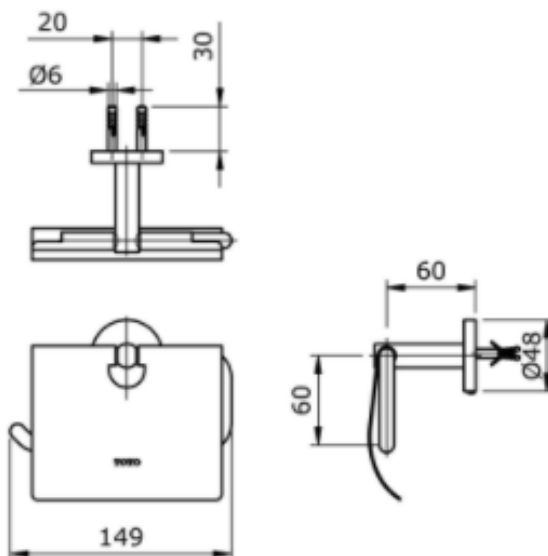

TOTO

Perfection by Design

Type No. : TX703AESV1
Description : Paper Holder

Technical Specification :

Copyright © W.ATELIER SDN.BHD. All rights reserved.

All photos and specification in this brochure are only for illustration and do not necessarily represent the final standard specification. Manufacturer reserve the rights to make further improvements and changes, where appropriate during design development. Therefore, they shall not form part of an offer or contract.