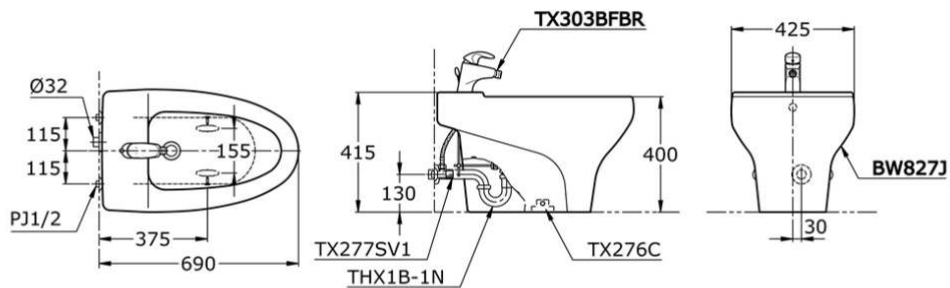

BW827J

Wall Faced

VISION BW 827 J

Some products may not be available in your area

Prices indicated are manufacturer's suggested retail price, prices may change anytime without notice.

Please check with your nearest reseller for updated prices.

Prices shown for lavatory does not include faucet.