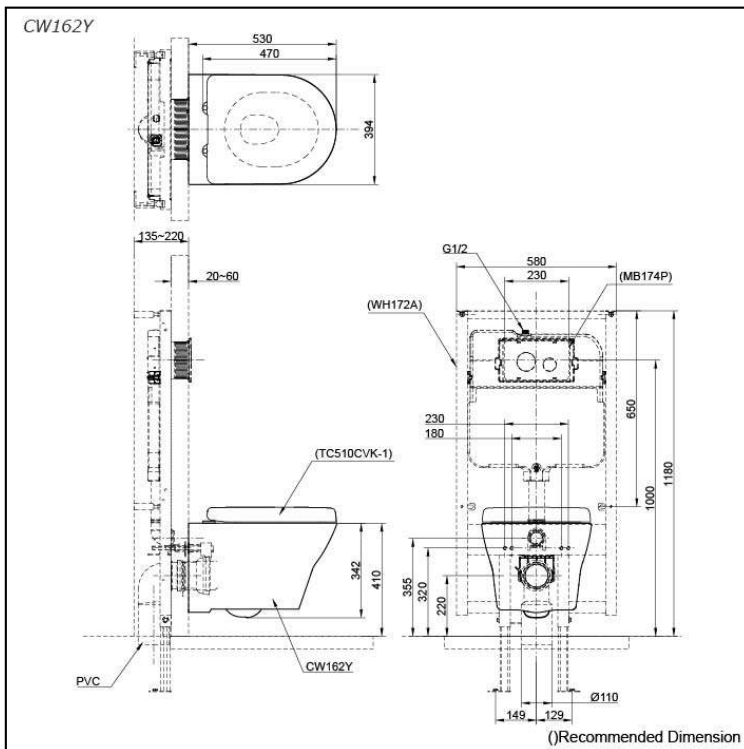

Optional Parts

- WH172A
  Concealed Cistern w/ Frame
- WH142A
  Concealed Cistern w/ Frame (Low Type)
- TC510CVK-1
  Soft Close Seat & Cover (Urea Resin)
- TC513A
  Soft Close Seat & Cover (Urea Resin)
- MB174P
  Flush Panel