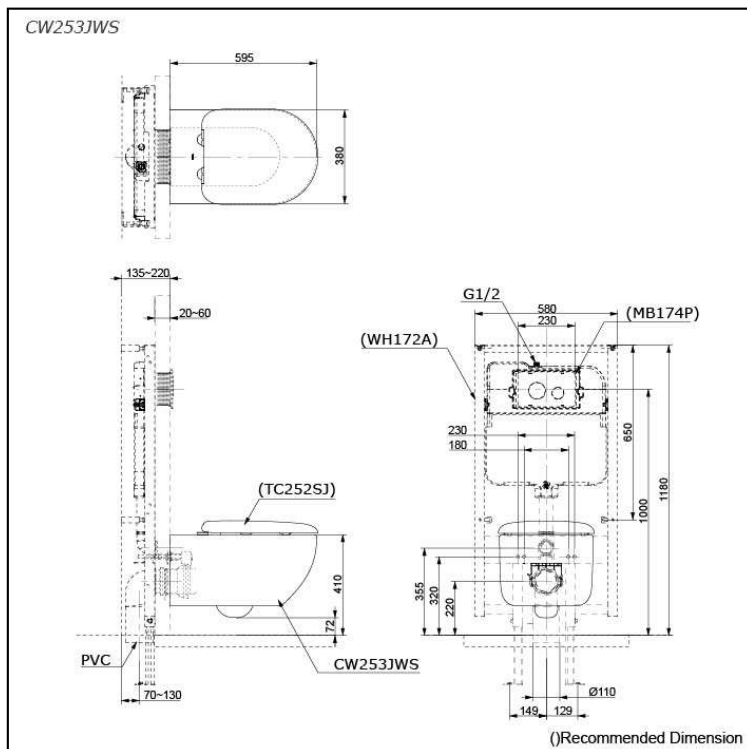

Hayon WALL HUNG TOILET

Features

- Unique sculpted design, Wall Hung Toilet
- Wall Hung types, easy cleaning
- TORNADO FLUSH for powerful flushing effect with less amount of water
- CEFIONTECT Technology: super smooth, ion barrier glazing for a clean toilet bowl
- RIMLESS DESIGN bowl ensures easy cleaning and ultimate hygiene
- WATER SAVING

Specifications

Flush system:	TORNADO FLUSH
Water Use:	4.5L / 3L
Rough-in:	H=220 mm
Bowl Shape:	D-Shape
Water Pressure:	0.05MPa~0.75MPa
Size:	380Wx595Dx338H mm

Parts description

Seat & Cover are not included

- **CW253JWS**
D-Shape Wall Hung Closet Bowl w/
Invisible Fixing Kit (P-Trap) (Rough-in 220)

Optional Parts

- WH172A
Concealed Cistern w/Frame
- TC252SJ
Soft close Seat & Cover
- MB174P
Flush Panel

NOTE

- **DO NOT COUPLE THIS WC WITH FLUSH VALVE**