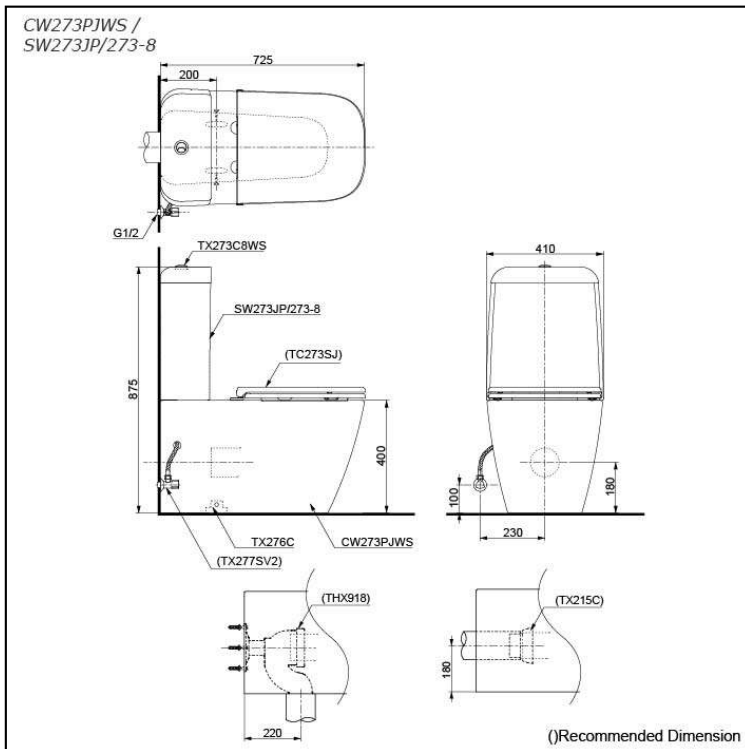

Alisei
CLOSE COUPLED TOILET

Features

- Unique sculpted design, high profile Close Coupled Toilet
- Wall-Faced Styling with concealed trapway for easy cleaning
- TORNADO FLUSH for powerful flushing effect with less amount of water
- CEFIONTECT Technology: super smooth, ion barrier glazing for a clean toilet bowl
- RIMLESS DESIGN bowl ensures easy cleaning and ultimate hygiene
- Dual Flush System
- WATER SAVING

Specifications

Flush system:	TORNADO FLUSH
Water Use:	4.5L / 3L
Rough-in:	180 mm (TX215C)
Rough-in:	220 mm (THX918)
Bowl Shape:	Elongated
Water Pressure:	0.05MPa~0.70MPa
Size:	410Wx725Dx875H mm

Parts description

Seat & Cover are not included

- **CW273PJWS**
Elongated Close Couple Toilet w/ Fixing Bracket
- **SW273JP/273-8**
Tank & Lid w/ Tank Trim

Optional Parts

- TC273SJ
Slim Seat & Cover
- TX277SV2
Stop Valve w/ Flexible Hose
- TX215C (P-Trap)
Slip-in Connector (Rough-in H=180)
- THX918 (S-Trap)
S-Connector (Rough-in 220)