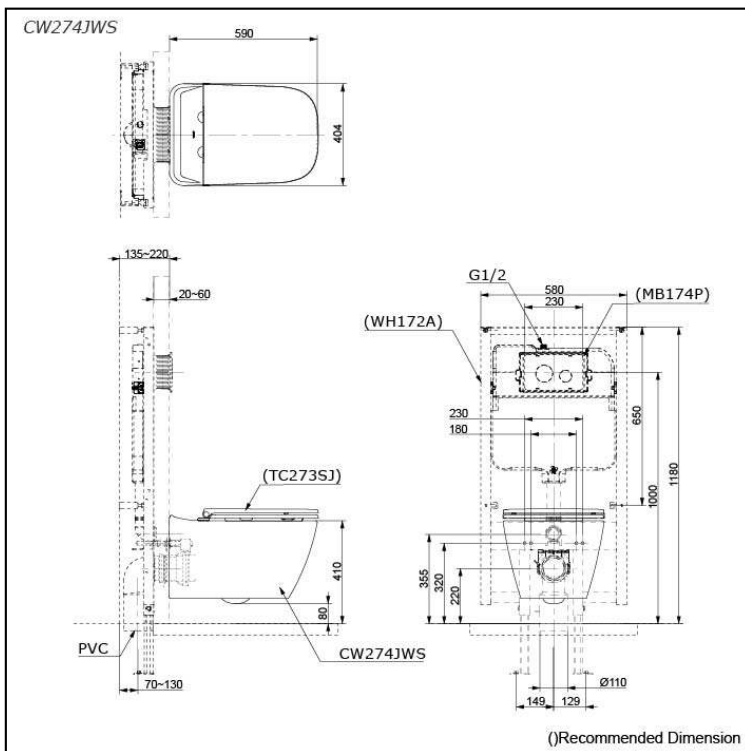

Alisei WALL HUNG TOILET

Features

- Unique sculpted design, Wall Hung Toilet
- Wall Hung types, easy cleaning
- TORNADO FLUSH for powerful flushing effect with less amount of water
- CEFIONTECT Technology: super smooth, ion barrier glazing for a clean toilet bowl
- RIMLESS DESIGN bowl ensures easy cleaning and ultimate hygiene
- WATER SAVING

Specifications

Flush system:	TORNADO FLUSH
Water Use:	4.5L / 3L
Rough-in:	H=220 mm
Bowl Shape:	Elongated
Water Pressure:	0.05MPa~0.75MPa
Size:	404Wx590Dx330H mm

Parts description

Seat & Cover are not included

- **CW274JWS**
Elongated Wall Hung Closet Bowl w/
Invisible Fixing Kit (P-Trap) (Rough-in 220)

Optional Parts

- WH172A
Concealed Cistern w/Frame
- TC273SJ
Soft close Seat & Cover
- MB174P
Flush Panel

NOTE