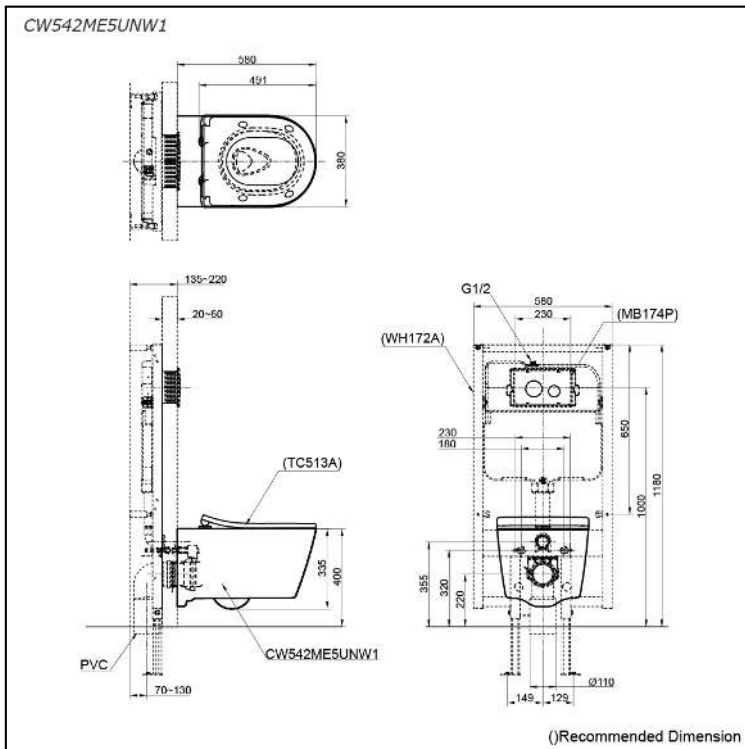

CONTEMPORARY I WALL HUNG TOILET

Features

- Sleek and Stylish Design
- TORNADO FLUSH for powerful flushing effect with less amount of water
- WATER SAVING
- CEFIONTECT technology; super smooth ion barrier glazing for a clean Toilet bowl

Specifications

Flush system:	TORNADO FLUSH
Water Use:	4.5L / 3L
Rough-in:	H=220 mm
Bowl Shape:	D-Shape
Water Pressure:	0.05MPa~0.75MPa
Size:	380Wx580Dx335H mm

Parts description

Fittings not included

- **CW542ME5UNW1**
  D-Shape Wall Hung Closet Bowl (P-Trap)
  (w/o Concealed Washlet Connection)
  (Rough-in 220)

Optional Parts

- WH172A
  Concealed Cistern w/Frame
- TC513A
  Seat & Cover
- MB174P
  Flush Panel
- MB170P
  Flush Panel
- MB176G
  Flush Panel

NOTE

- **DO NOT COUPLE THIS WC WITH FLUSH VALVE**

Colors

White, White (CEFIONTECT)