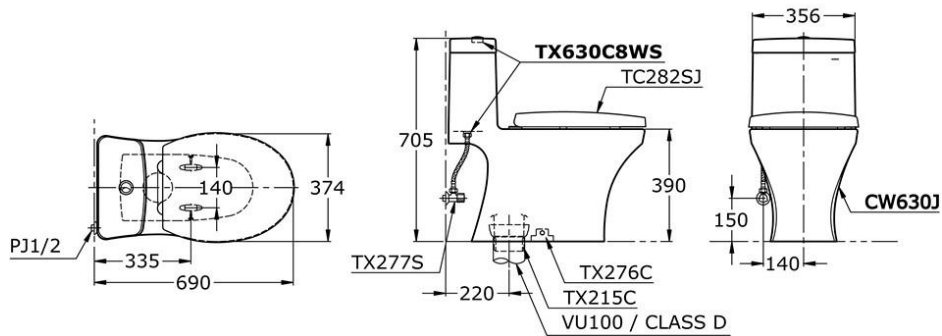

CW630J

4.5 / 3 L Dual Flush

Solid Duroplast Seat & Cover

Bowl Shape: European Std.

Rough-in: 220 mm

Bowl Shape: European

CW 630 J

Some products may not be available in your area