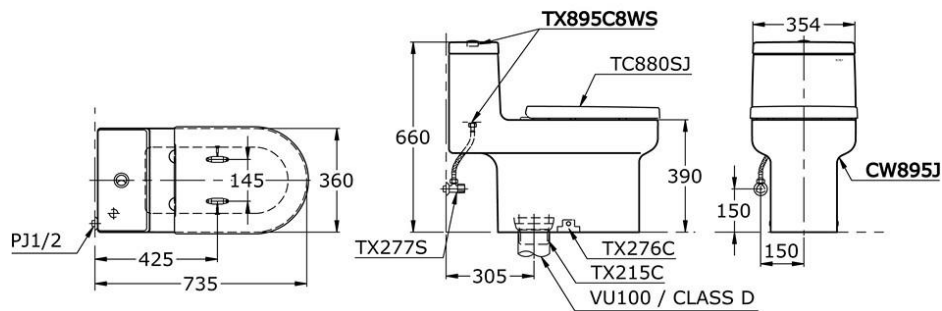

NEW OMNI CW 895 J

Some products may not be available in your area
Prices indicated are manufacturer's suggested retail price, prices may change anytime without notice.
Please check with your nearest reseller for updated prices.
Prices shown for lavatory does not include faucet.