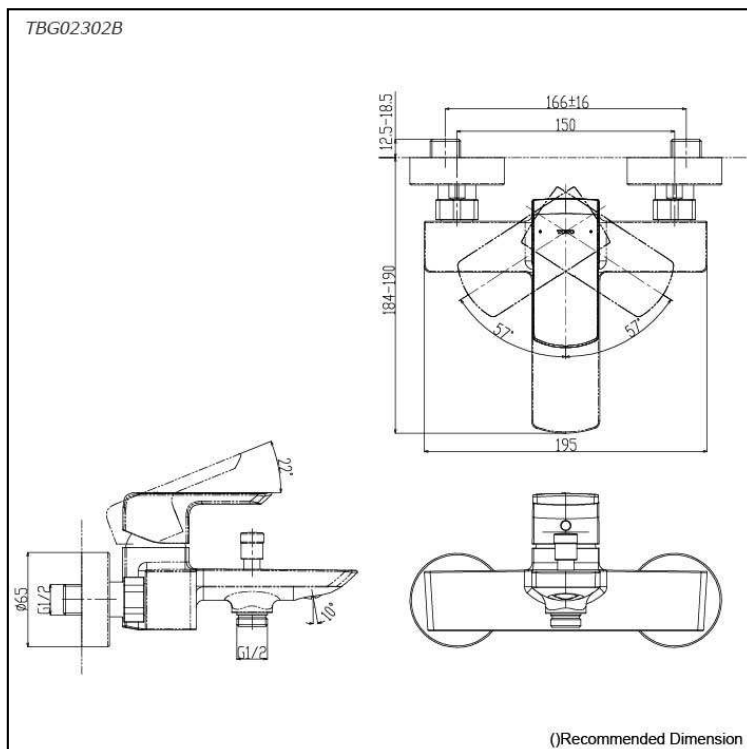

### Specifications

Finish: Chrome  
Material: Brass  
Water Pressure: 0.05Mpa~1.0Mpa

### Parts description

- **TBG02302B**  
Exposed Single Lever Bath & Shower Mixer