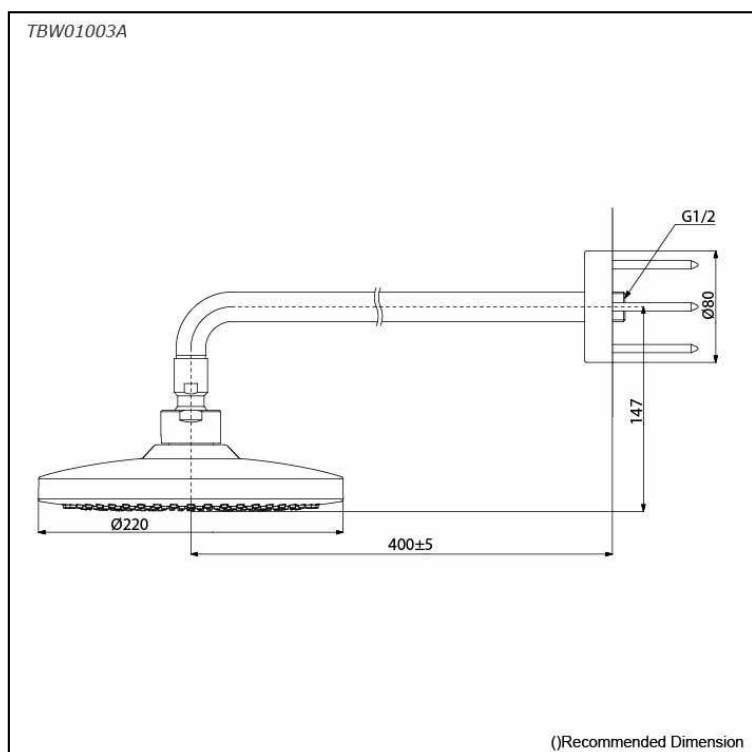

*G Selection
Over Head Shower
(Wall Type) (1 mode)*

Features

- 1 mode function, Round shape over head shower (Comfort Wave)
- Safety with anti-drop mechanism

Specifications

Water Pressure: 0.05 Mpa ~ 1.0 Mpa

Finish: Chrome

Material: Brass (Body)
ABS Plastic (Shower)

Size: Diameter: 220mm

Shape: Round

Parts description

- **TBW01003A**
Over Head Shower (Wall Type) (1 mode)

Flow Rate

TBW01003A