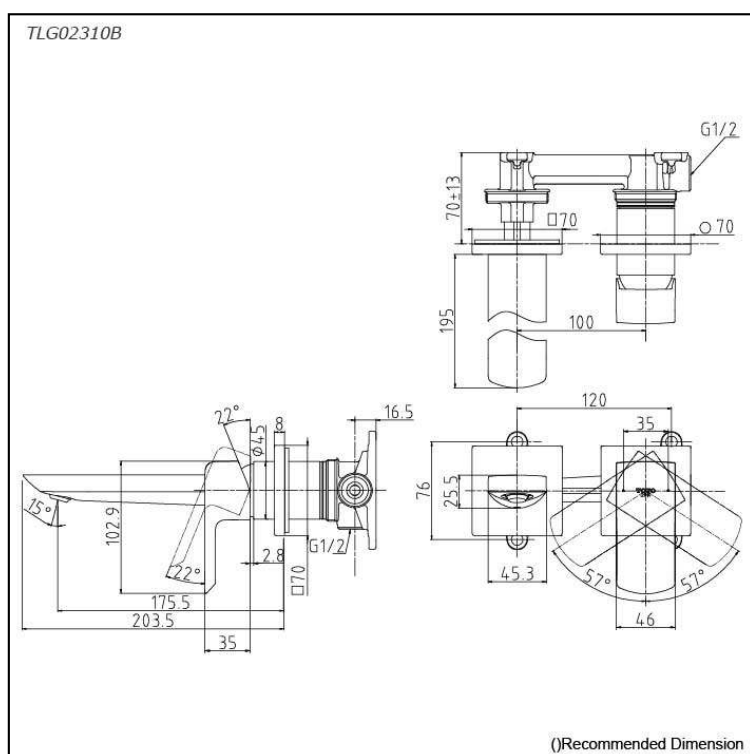

### Specifications

Finish: Chrome  
 Material: Brass  
 Water Pressure: 0.05Mpa~1.0Mpa

### Parts description

- **TLG02310B**  
 Wall-Mount Single Lever Lavatory Faucet  
 (Short Spout) w/o waste fitting