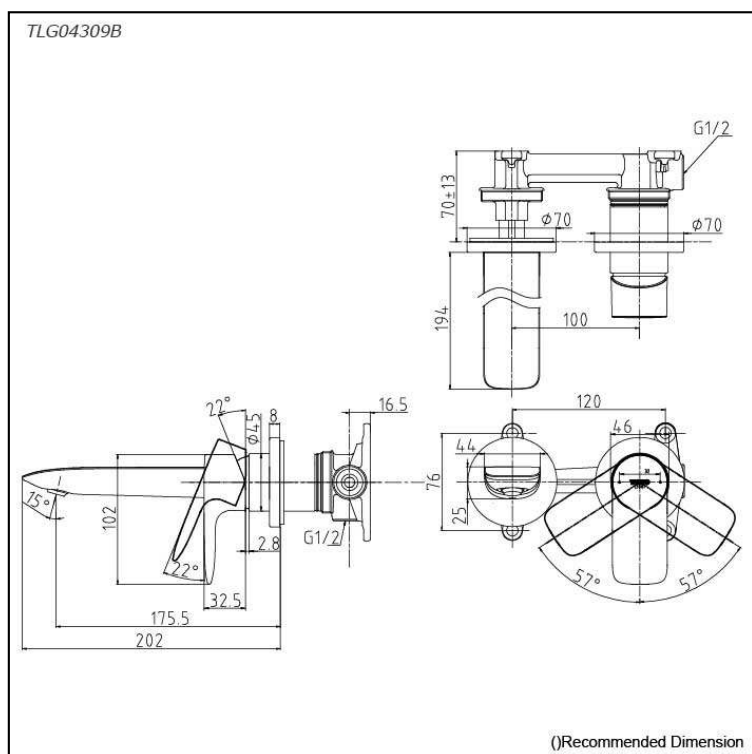

### Specifications

Finish: Chrome  
 Material: Brass  
 Water Pressure: 0.05Mpa~1.0Mpa

### Parts description

- **TLG04309B**  
 Wall-Mount Single Lever Lavatory Faucet  
 (Short Spout) (w/o) waste fitting

# Flow Rate

TLG04309B