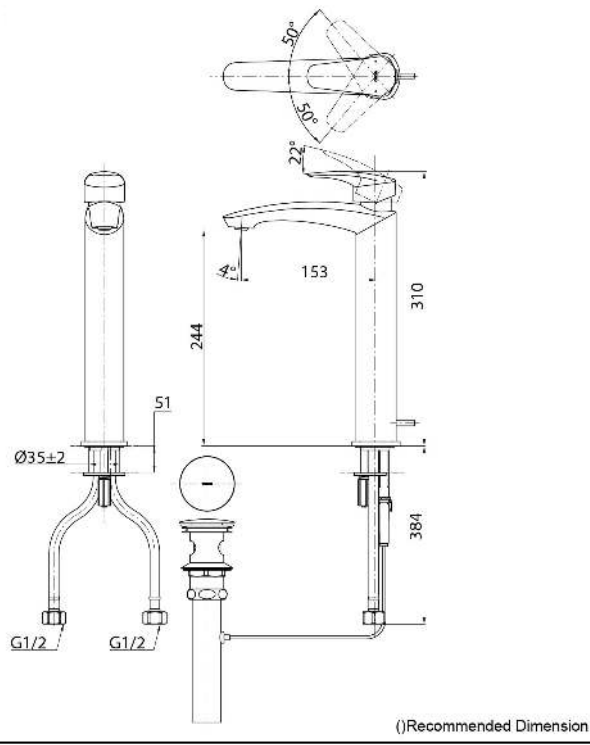

*GM Series
Single Lever Lavatory Faucet
(Tall Vessel)
(w/ Pop-up Waste)*

Features

- Bold parallel arches and reflective curves in an assertive design
- A majestic dignity of outstanding architecture - the arch of its spout and columnar body imposing a further accentuated presence that highlights its edges
- Easy Installation and Usage
- Long lasting, COMFORT GLIDE mechanism for a smooth operation

Specifications

Finish: Chrome
Material: Brass
Water Pressure: 0.05MPa~1.0MPa

Parts description

- **TLG09305V_V1**
Single Lever Lavatory Faucet
(w/ Pop-up Waste)

TLG09305V_V1

TLG09305V_V1

FAUCETS

Flow Rate