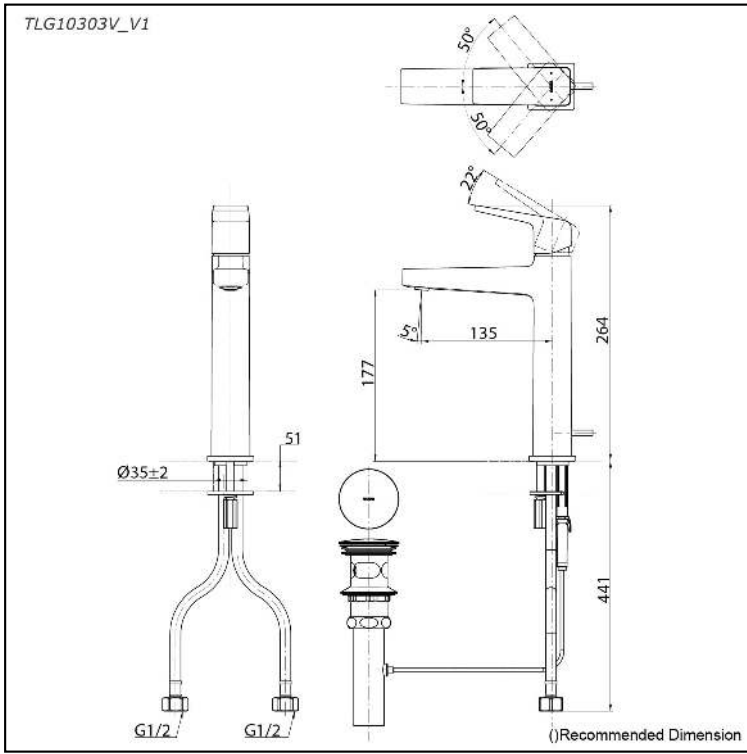

*GB Series
Single Lever Lavatory Faucet
(Semi-tall Vessel)
(w/ Pop-up Waste)*

Features

- Stately squareness and beveled edges imbue a space with dignity
- Gently beveled with balanced highlights accentuate the shape of the gradually narrowing spout
- Easy Installation and Usage
- Long lasting, COMFORT GLIDE mechanism for a smooth operation

Specifications

Finish: Chrome

Material: Brass

Water Pressure: 0.05MPa~1.0MPa

Parts description

- **TLG10303V_V1**
Single Lever Lavatory Faucet
(w/ Pop-up Waste)

TLG10303V_V1

FAUCETS

Flow Rate

TLG10303V_V1