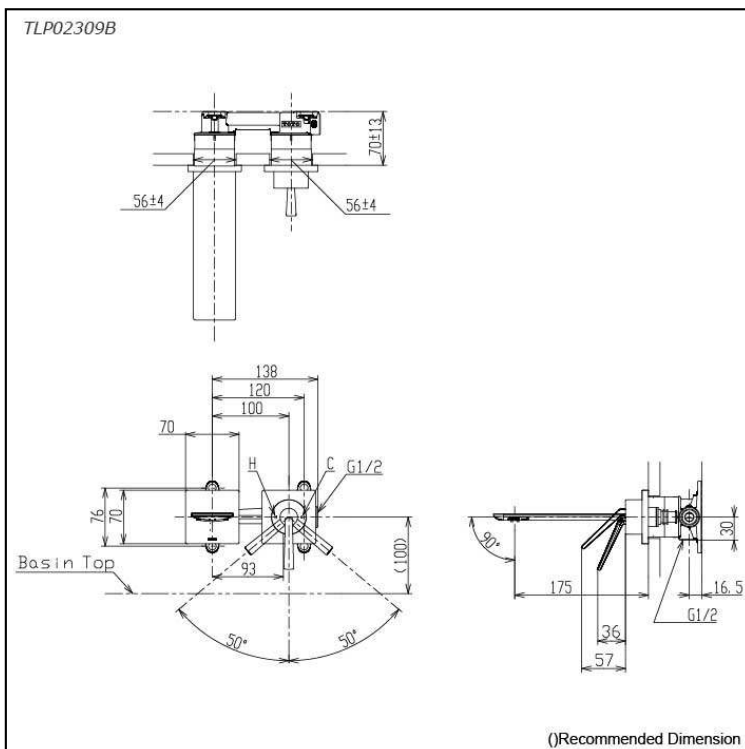

ZL Series
 Wall-Mount Single Lever Lavatory Faucet
 (Short Spout) (w/o Pop-up Waste)

Features

- Design Concept is Gorgeous and Organic
- TOTO original cartridge for smooth control

Specifications

Finish: Chrome
 Material: Stainless Steel
 Water Pressure: 0.05Mpa~1.0Mpa

Parts description

- **TLP02309B**
 Wall-Mount Single Lever Lavatory Faucet
 (Short Spout) (w/o Waste Fittings)

Flow Rate

TLP02309B