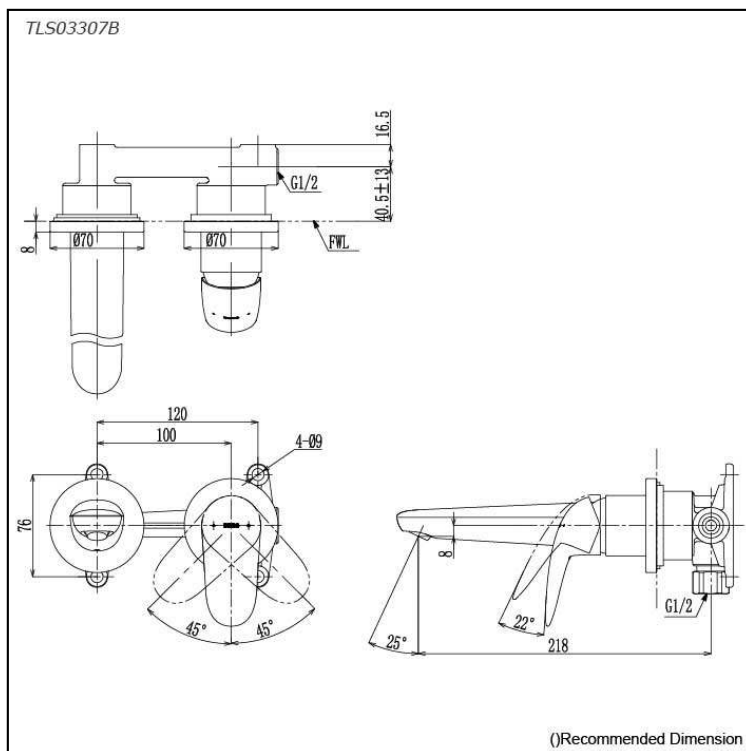

LC Series
 Wall-Mount Single Lever Lavatory Faucet
 (Short Spout) (w/o Pop-up Waste)

Features

- Design Concept is Life and Curve
- TOTO original cartridge for smooth control
- High corrosion resistance plating
- TOTO aerated water technology, ECOCAP adds air to the water to achieve full water jet with less amount of water usage.

Specifications

Finish: Chrome
 Material: Brass
 Water Pressure: 0.05Mpa~1.0Mpa

Parts description

- **TLS03307B**
 Wall-Mount Single Lever Lavatory Faucet
 (Short Spout) w/o waste fitting

Flow Rate

TLS03307B