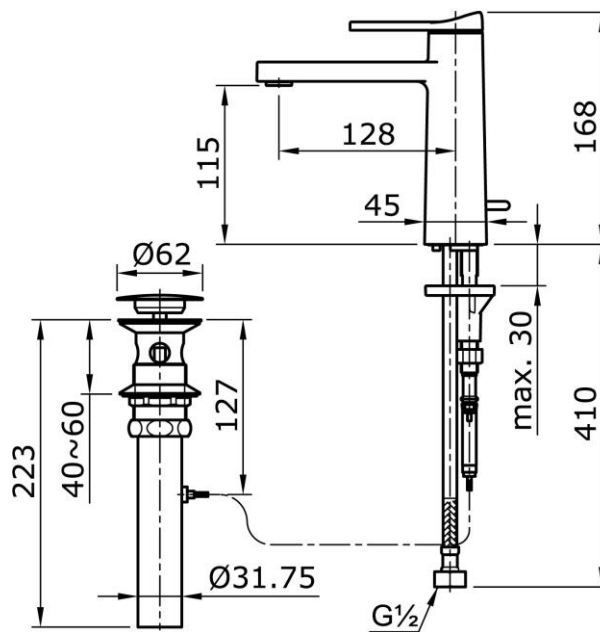

TX115LX

Single Lever Lavatory Faucet With 1" One Push Pop-Up Waste

Some products may not be available in your area.

Prices indicated are manufacturer's suggested retail price, prices may change anytime without notice.