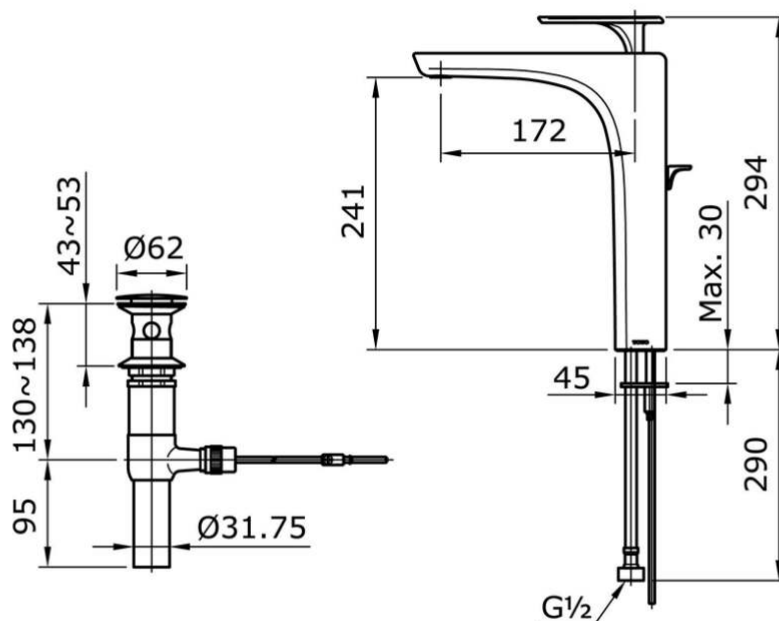

## TX116LT

### Extended Single Lever Lavatory Faucet With 1" Pop-Up Waste

Min Water Pressure: 0.05 MPa

Max Water Pressure: 0.75 MPa

Flow Rate: 5.0 Lpm

Some products may not be available in your area

Prices indicated are manufacturer's suggested retail price, prices may change anytime without notice.