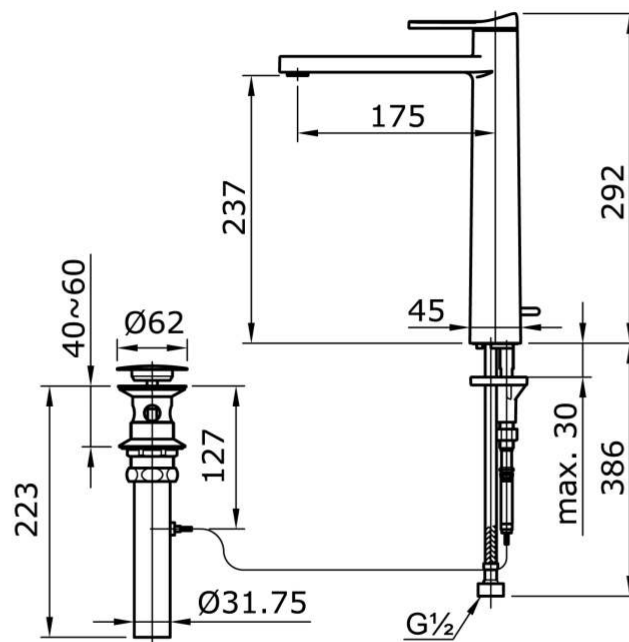

### TX116LX

Extended Single Lever Lavatory Faucet With 1" One Push Pop-Up Waste

Height: 292

Some products may not be available in your area

Prices indicated are manufacturer's suggested retail price, prices may change anytime without notice.

Please check with your nearest reseller for updated prices.

Prices shown for lavatory does not include faucet.