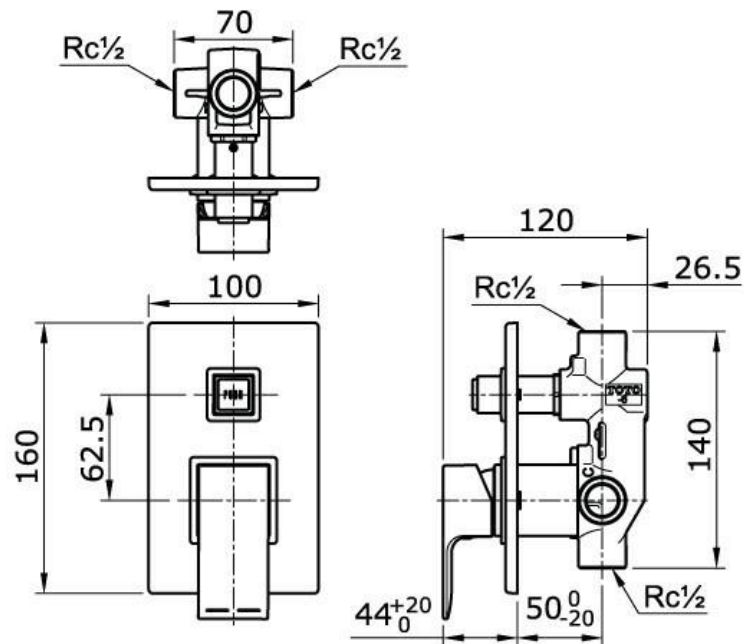

TX442MMA

Single Lever Bath & Shower Mixer With Diverter

Some products may not be available in your area.

Prices indicated are manufacturer's suggested retail price, prices may change anytime without notice.